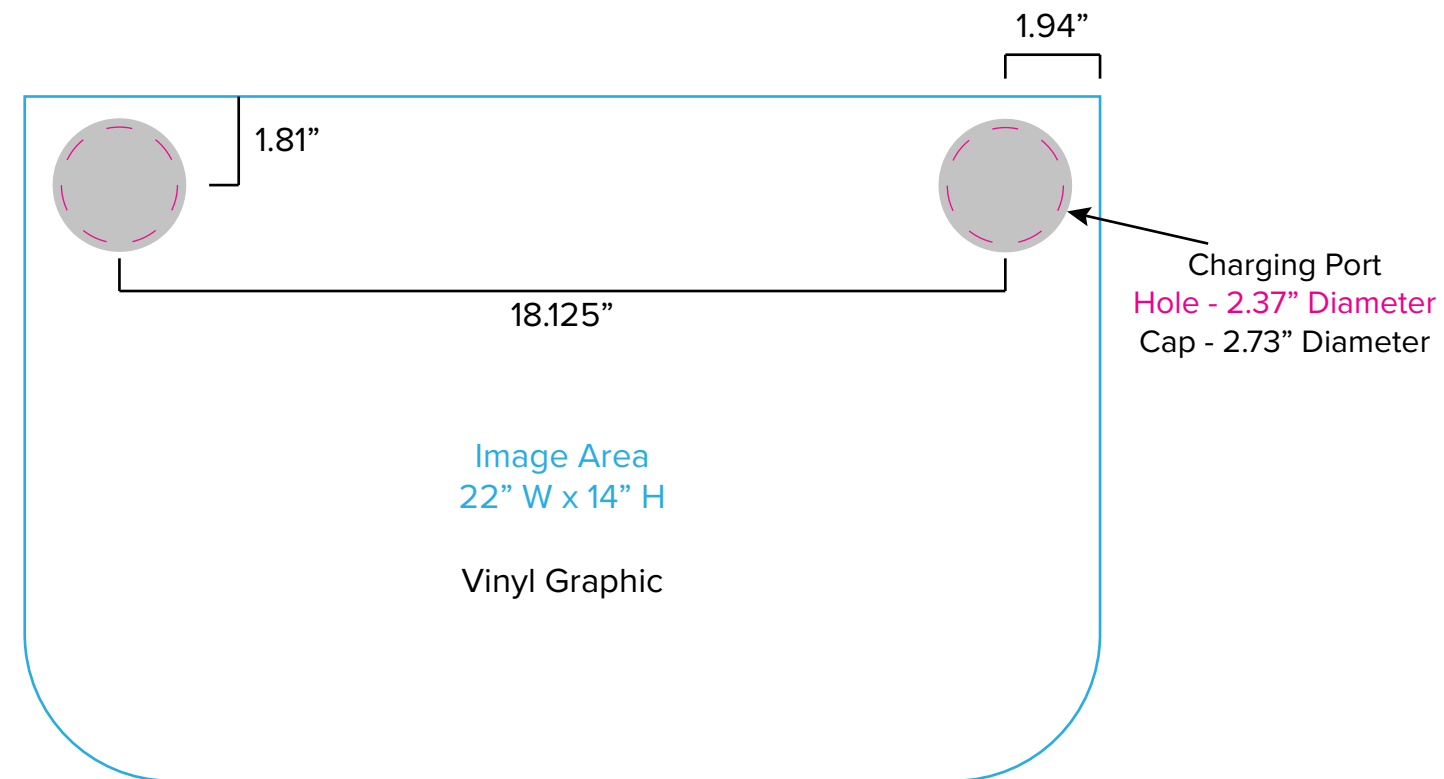

Graphic Template
Backwall Workstation Countertop – Vinyl Graphics
Graphics **NOT** included in base price. Please request pricing.

NOTE: All Raster Art (jpg, tiff,psd, png, etc.) must be at least 100 dpi at print size.
Standard kits are often customized. Please check with Customer Service to ensure that this template matches your specific job.