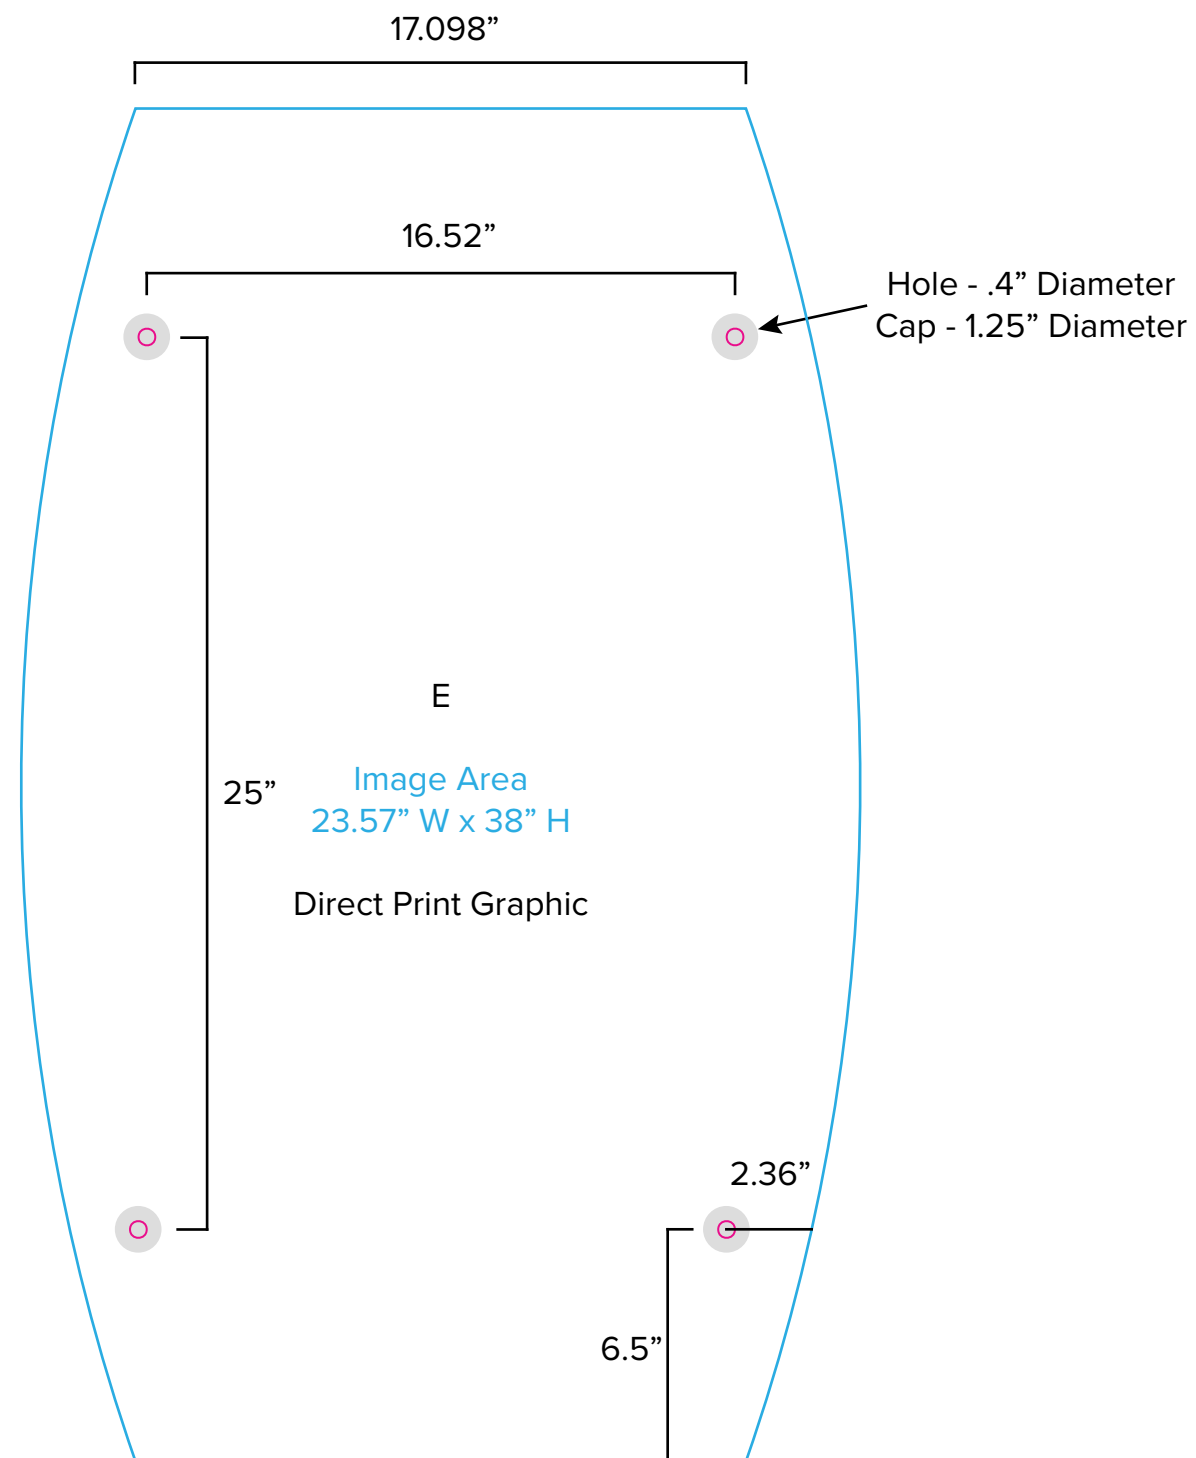

Graphic Template Portable Counter (SYM-408) – Direct Print Graphic

NOTE: All Raster Art (jpg, tiff,psd, png, etc.) must be at least 100 dpi at print size.
Standard kits are often customized. Please check with Customer Service to ensure that this template matches your specific job.