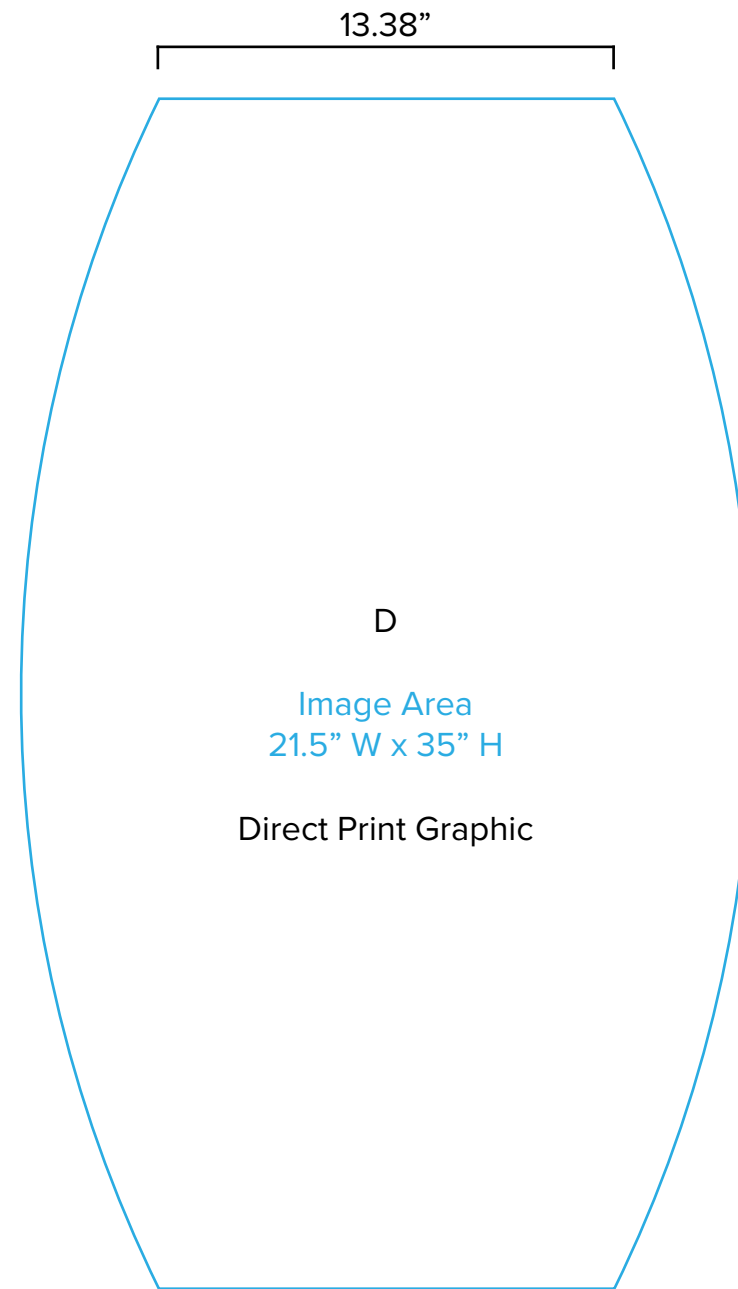

Graphic Template  
10 x 10 Inline Exhibit  
Backwall with Flat Arched Panels - SEG Graphics

**B**  
(Suggested Image Placement)

Image/Live Area  
44" W x 23" H max

Direct Print Graphic

Header Graphic (B) Note:  
Attached to mount with hook and loop.  
Varying shapes can be accommodated  
but must be no larger than 23" x 44".

NOTE: All Raster Art (jpg, tiff, psd, png, etc.) must be at least 100 dpi at print size.

Standard kits are often customized. Please check with Customer Service to ensure that this template matches your specific job.

# Graphic Template Backwall Workstation – Direct Print Graphic

NOTE: All Raster Art (jpg, tiff,psd, png, etc.) must be at least 100 dpi at print size.  
Standard kits are often customized. Please check with Customer Service to ensure that this template matches your specific job.

Graphic Template  
Backwall Workstation Countertop – Vinyl Graphics  
Graphics **NOT** included in base price. Please request pricing.

NOTE: All Raster Art (jpg, tiff,psd, png, etc.) must be at least 100 dpi at print size.  
Standard kits are often customized. Please check with Customer Service to ensure that this template matches your specific job.