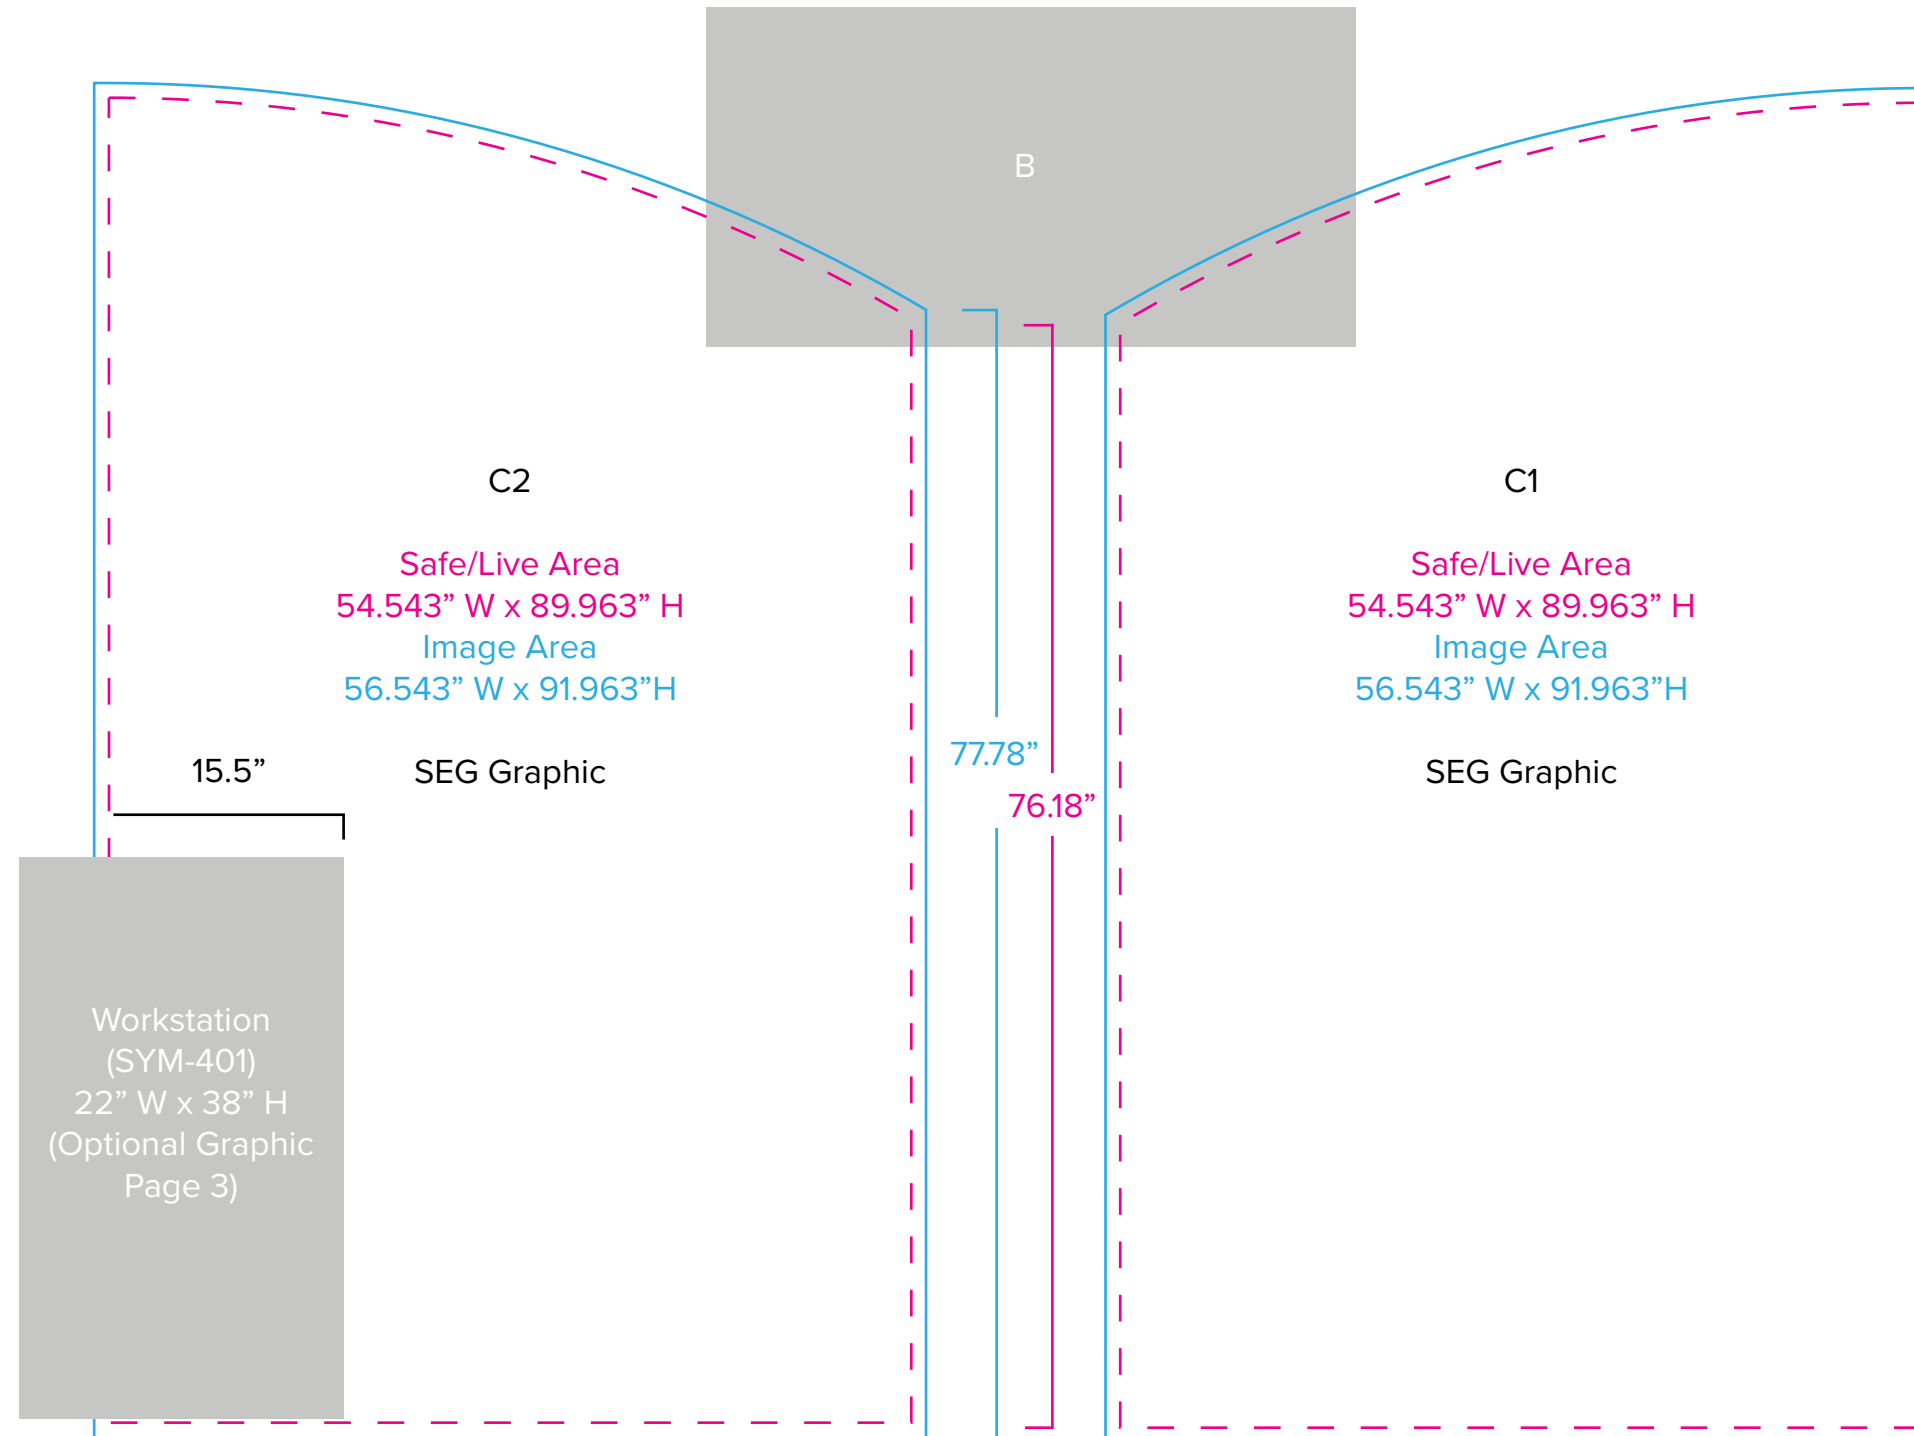

Graphic Template  
10 x 10 Inline Exhibit  
Backwall with Flat Arched Panels - SEG Graphics

**B**  
(Suggested Image Placement)

Image/Live Area  
44" W x 23" H max

Direct Print Graphic

Header Graphic (B) Note:  
Attached to mount with hook and loop.  
Varying shapes can be accommodated  
but must be no larger than 23" x 44".

NOTE: All Raster Art (jpg, tiff, psd, png, etc.) must be at least 100 dpi at print size.

Standard kits are often customized. Please check with Customer Service to ensure that this template matches your specific job.

# Graphic Template Backwall Workstation – Direct Print Graphic

NOTE: All Raster Art (jpg, tiff,psd, png, etc.) must be at least 100 dpi at print size.  
Standard kits are often customized. Please check with Customer Service to ensure that this template matches your specific job.

Graphic Template  
Backwall Workstation Countertop – Vinyl Graphics  
Graphics **NOT** included in base price. Please request pricing.

NOTE: All Raster Art (jpg, tiff,psd, png, etc.) must be at least 100 dpi at print size.  
Standard kits are often customized. Please check with Customer Service to ensure that this template matches your specific job.