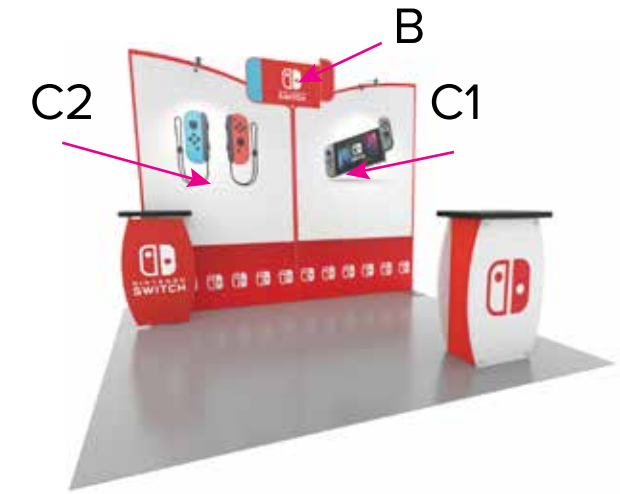

Graphic Template  
10 x 10 Inline Exhibit  
Backwall with Flat Arched Panels - SEG Graphics

**B**  
(Suggested Image Placement)

Image/Live Area  
44" W x 23" H max

Direct Print Graphic

Header Graphic (B) Note:  
Attached to mount with hook and loop.  
Varying shapes can be accommodated  
but must be no larger than 23" x 44".

NOTE: All Raster Art (jpg, tiff, psd, png, etc.) must be at least 100 dpi at print size.

Standard kits are often customized. Please check with Customer Service to ensure that this template matches your specific job.

# Graphic Template Backwall Workstation – Direct Print Graphic

NOTE: All Raster Art (jpg, tiff,psd, png, etc.) must be at least 100 dpi at print size.  
Standard kits are often customized. Please check with Customer Service to ensure that this template matches your specific job.

Graphic Template  
Backwall Workstation Countertop – Vinyl Graphics  
Graphics **NOT** included in base price. Please request pricing.

NOTE: All Raster Art (jpg, tiff,psd, png, etc.) must be at least 100 dpi at print size.  
Standard kits are often customized. Please check with Customer Service to ensure that this template matches your specific job.